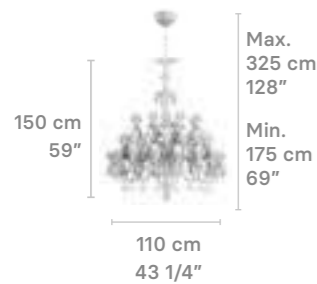

MD Daniela
hanging lamp
01023539 CE/UK/CCC
01023540 US
01023541 JP

BELLE DE NUIT COLLECTION

BELLE DE NUIT / 225

CHANDELIERS

Chandelier 56 lights

Weight:
48.7 Kg / 107.38lb

IP20

- * Lampholder: E14/E12/G9
- * Max. Power: 56x9W LED (504W)
CE/UK: 56xE14 max. 9W LED (504W)
US: 56xE12 max. 9W LED (504W)
JP: 56xG9 max. 9W LED (504W)
- * Frequency: 50/60 Hz
- * Output voltage:
~220/240 VAC (CE UK)
100/125 VAC (US JP)
Bulbs not included