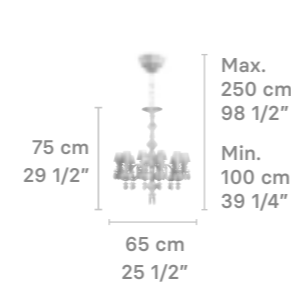

Chandelier 12 lights

Weight:
8.35 Kg / 18.4 lb

IP20

- Lampholder: E14/E12/G9
- Max. Power: 12x9W LED (108W)
  CE/UK/CCC: 12xE14 max. 9W LED (108W)
  US: 12xE12 max. 9W LED (108W)
  JP: 12xG9 max. 9W LED (108W)
- Frequency: 50/60 Hz
- Output voltage:
  ~220/240 VAC (CE UK CCC)
  100/125 VAC (US JP)
  Bulbs not included