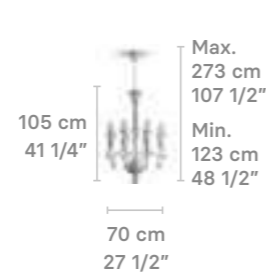

Chandelier 8 lights (S)

Weight:
12.70 Kg / 28 lb

IP20 / CE UK CCC NOM

* Lampholder: E14/E12
* Max. Power: 8x9W LED (72W)
CE/UK/CCC: 8xE14 max. 9W LED (72W)
US/JP: 8xE12 max. 9W LED (72W)
* Frequency: 50/60 Hz
* Output voltage:
~220/240 VAC (CE UK CCC)
100/125 VAC (US JP)
Bulbs not included