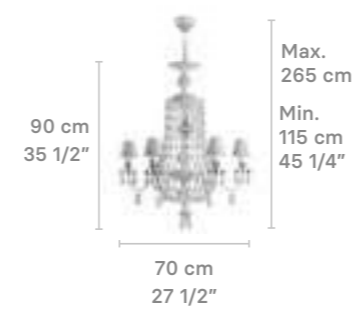

Chandelier 6 lights

Weight:
13.7 Kg / 30.21lb

IP20

* Lampholder: E14/E12/G9
* Max. Power: 6x9W LED (54W)
CE/UK/CCC: 6xE14 max. 9W LED (54W)
US: 6xE12 max. 9W LED (54W)
JP: 6xG9 max. 9W LED (54W)
* Frequency: 50/60 Hz
* Output voltage:
~220/240 VAC (CE UK CCC)
100/125 VAC (US JP)
Bulbs not included