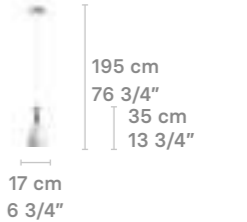

Daniela - hanging lamp 1 light

Weight:
1.8 Kg / 3.97 lb

IP20 / CE UK CCC NOM

* Lampholder: E27/E26
* Max. Power: 1x15W LED
CE/UK: 1xE27 max. 15W LED
CCC: 1xE27 max. 9W LED
US/JP: 1xE26 max. 15W LED
* Frequency: 50/60 Hz
* Output voltage:
~220/240 VAC (CE UK CCC)
100/125 VAC (US JP)
Bulb not included