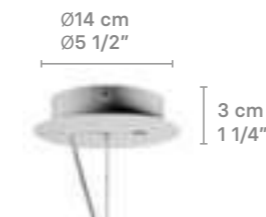

WALL LIGHTS

Wall Light 2 Lights

Weight:
1.75 Kg / 3.86 lb

IP20

- * Lampholder: E14/E12/G9
- * Max. Power: 2x9W LED (18W)
CE/UK/CCC: 2xE14 max. 9W LED (18W)
US: 2xE12 max. 9W LED (18W)
JP: 2xG9 max. 9W LED (18W)
- * Frequency: 50/60 Hz
- * Output voltage:
~220/240 VAC (CE UK CCC)
100/125 VAC (US JP)
Bulbs not included
Wood with mirror wall base:
Ø22x3 cm · Ø8 3/4"x 1 1/4"