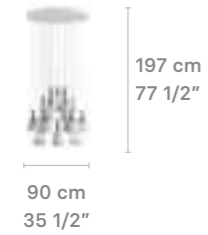

MADEMOISELLE COLLECTION

CHANDELIERS

Chandelier 24 lights
Strolling through blossoms

Weight:
52 Kg / 114 lb

IP20 / CE UK CCC NOM

* Lampholder: E27/E26
* Max. Power: 24x15W LED (360W)
CE/UK: 24xE27 max. 15W LED (360W)
CCC: 24xE27 max. 9W LED (216W)
US: 24xE26 max. 15W LED (360W)
* Frequency: 50/60 Hz
* Output voltage:
~220/240 VAC (CE UK CCC)
100/125 VAC (US)
Bulbs not included