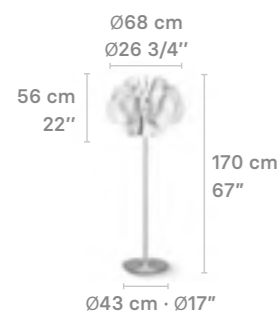

HANGING LAMPS

Nightbloom

Standard
170 cm
67"

Max.
210 cm
82 3/4"

Weight:
22 Kg / 48.53 lb

IP20 LED / CE UK US

- * Max. Power: 40W
- * LED Power: 34W
- * Dimmable LED (CE UK US)
- * Integrated LED
- * 2700K - 105 lm/W (3570 lm)
- * Dimmable driver included: 0-10V (CE UK US)

Nightbloom

Standard
170 cm
67"

Max.
210 cm
82 3/4"

Weight:
7.66 Kg / 16.88 lb

IP20 LED / CE UK US

- * Max. Power: 40W
- * LED Power: 34W
- * Dimmable LED (CE UK US)
- * Integrated LED
- * 2700K - 105 lm/W (3570 lm)
- * Dimmable driver included: 0-10V (CE UK US)
- * Driver included (JP)

Nightbloom hanging lamps canopy
Polished aluminium

FLOOR LAMPS

Nightbloom

Standard
170 cm
67"

Weight:
36.5 Kg / 80.47 lb

IP20 LED / CE UK US

- * Max. Power: 40W
- * LED Power: 34W
- * Dimmable LED
- * Integrated LED
- * 2700K - 105 lm/W (3570lm)
- * Dimmer included: Foot
- * Dimmable 10%-100%
- * Aluminum base Ø43cm · Ø17"

Nightbloom

Standard
170 cm
67"

Weight:
14 Kg / 31 lb

IP20 LED / CE UK US

- * Max. Power: 40W
- * LED Power: 34W
- * Dimmable LED
- * Integrated LED
- * 2700K - 105 lm/W (3570lm)
- * Dimmer included: Foot
- * Dimmable 10%-100%
- * Aluminum base Ø32cm · Ø12 1/2"