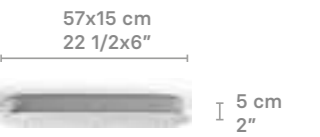

Canopy:
White lacquered (metal)