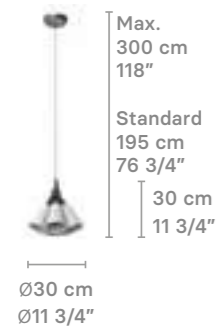

Ø14.5 cm
Ø5 3/4"

Blossom Hanging lamps canopy
Polished brass

HANGING LAMPS

Blossom Hanging Lamp (White-Gold)
01024121 CE/UK
01024122 US
01024123 JP

Blossom Hanging Lamp (Pink-Gold)
01024115 CE/UK/CCC
01024116 US
01024117 JP

HANGING LAMPS

Jamz Hanging Lamp

Weight:
2.8 Kg / 6.17 lb

IP20 / CE UK CCC NOM

- * Lampholder: E12/E14
- * Max. Power: 7x9W LED (63W)
CE/UK/CCC: 7xE14 max. 9W LED (63W)
US/JP: 7xE12 max. 9W LED (63W)
- * Frequency: 50/60 Hz
- * Output voltage:
~220/240 VAC (CE UK CCC)
100/125 VAC (US JP)
- Bulbs not included