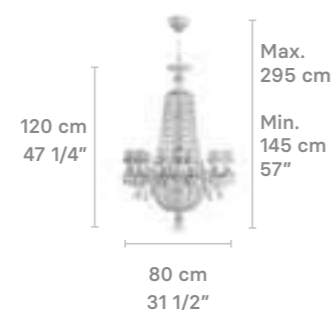

Chandelier 12 lights

Weight:
19.9 Kg / 43.88 lb

IP20

* Lampholder: E14/E12/G9
* Max. Power: 12x9W LED (108W)
CE/UK/CCC: 12xE14 max. 9W LED (108W)
US: 12xE12 max. 9W LED (108W)
JP: 12xG9 max. 9W LED (108W)
* Frequency: 50/60 Hz
* Output voltage:
~220/240 VAC (CE UK CCC)
100/125 VAC (US JP)
Bulbs not included