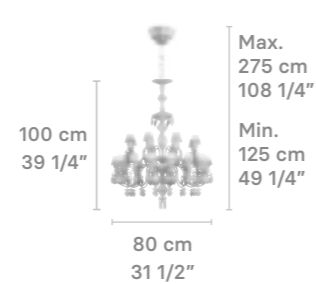

Chandelier 24 lights

Weight:
21.16 Kg / 46.65 lb

IP20

- Lampholder: E14/E12/G9
- Max. Power: 24x9W LED (216W)
  CE/UK/CCC: 24xE14 max. 9W LED (216W)
  US: 24xE12 max. 9W LED (216W)
  JP: 24xG9 max. 9W LED (216W)
- Frequency: 50/60 Hz
- Output voltage:
  ~220/240 VAC (CE UK CCC)
  100/125 VAC (US JP)
  Bulbs not included