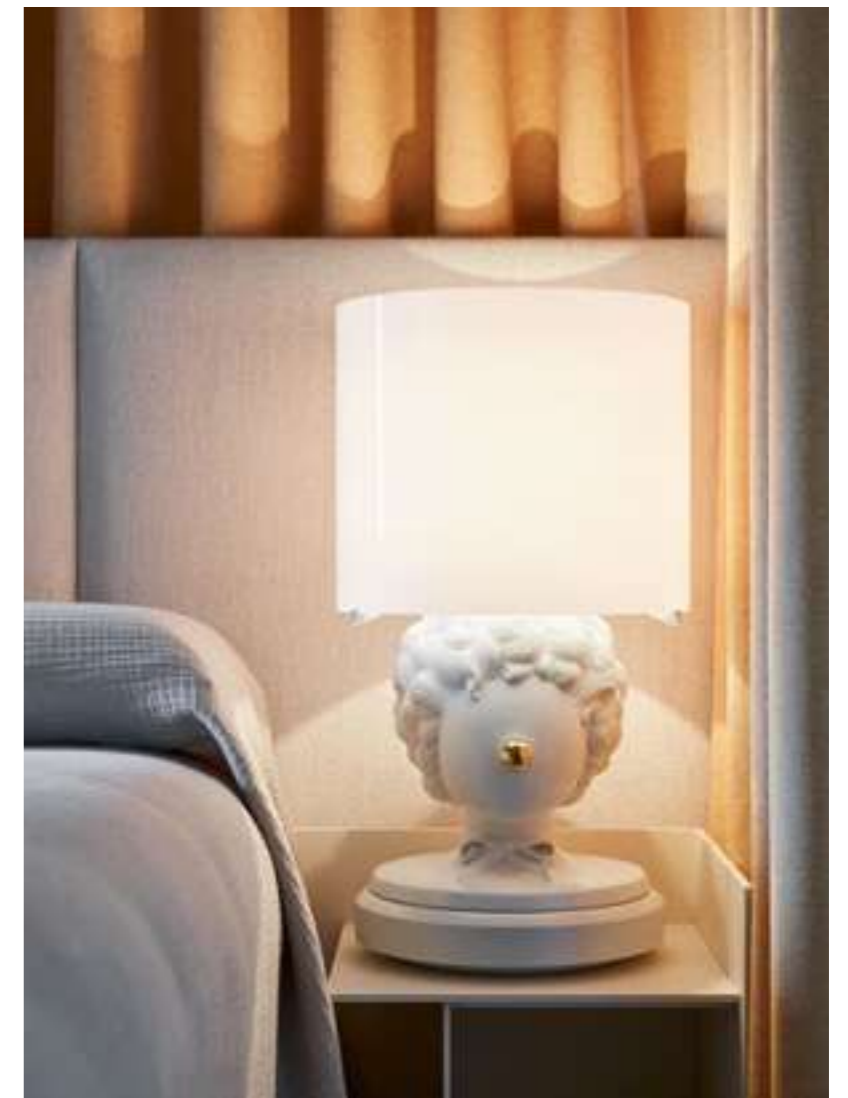

Bouquet Wall Light

The Fantasy

by Jaime Hayon

18

The Clown Lamp

Like all the pieces in Jaime Hayon's *The Fantasy* collection, this creation arises from the fusion of a classic Lladró theme, such as the circus, and the playful sense and fantasy that the Spanish creative Jaime Hayon brings to his designs. With elegance and a casual attitude, the magic of the circus inspires this innovative lamp in the form of a clown with a golden nose.

A perfect balance between expression and functionality in this piece that brings back childhood memories.

The Clown Lamp

Technical data
Page 272

Mirage Table Lamp

Mirage

19

Flames of fire

The *Mirage* lamps are framed against a porcelain backdrop with etchings that evoke flames of fire and their constant flickering. The golden luster decoration further enhances the warm lighting, making these lamps the ideal additional points of light to create a welcoming mood.