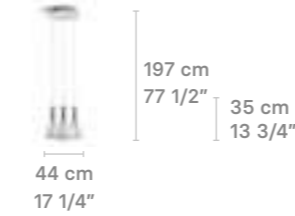

HANGING LAMPS

Hanging Lamp 3 lights
Sharing secrets (D)

Weight:
6.3 Kg / 13.89 lb

IP20 / CE UK CCC NOM

* Lampholder: E27/E26
* Max. Power: 3x15W LED (45W)
CE/UK: 3xE27 max. 15W LED (45W)
CCC: 3xE27 max. 9W LED (27W)
US: 3xE26 max. 15W LED (45W)
* Frequency: 50/60 Hz
* Output voltage:
~220/240 VAC (CE UK CCC)
100/125 VAC (US)
Bulbs not included