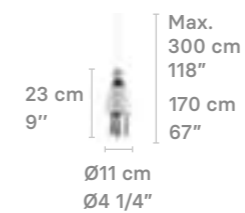

Lithophane Hanging Lamp

Weight:
0.82 Kg / 1.81 lb

IP20

- Lampholder: G9
- Max. Power: 1x9W LED
  CE/UK/US/JP: 1xG9 max. 9W LED
- Frequency: 50/60 Hz
- Output voltage:
  ~220/240 VAC (CE UK)
  100/125 VAC (US JP)
  Bulb not included