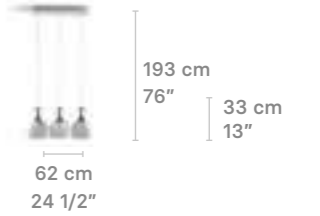

Canopy:
White lacquered (metal)

Hanging Lamp 6 lights
Gathering in the law (BC)

Weight:
8.9 Kg / 19.62 lb

IP20 / CE UK CCC NOM

* Lampholder: E27/E26
* Max. Power: 6x15W LED (90W)
CE/UK: 6xE27 max. 15W LED (90W)
CCC: 6xE27 max. 9W LED (54W)
US: 6xE26 max. 15W LED (90W)
* Frequency: 50/60 Hz
* Output voltage:
~220/240 VAC (CE UK CCC)
100/125 VAC (US)
Bulbs not included

Canopy:
White lacquered (metal)

Hanging Lamp 3 lights
Gazing at the ocean (A)

Weight:
7.1 Kg / 15.66 lb

IP20 / CE UK CCC NOM

* Lampholder: E27/E26
* Max. Power: 6x15W LED (90W)
CE/UK: 6xE27 max. 15W LED (90W)
CCC: 6xE27 max. 9W LED (54W)
US: 6xE26 max. 15W LED (90W)
* Frequency: 50/60 Hz
* Output voltage:
~220/240 VAC (CE UK CCC)
100/125 VAC (US)
Bulbs not included