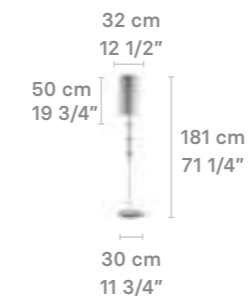

FLOOR LAMPS

Floor lamp

Weight:
4.15 Kg / 9.15 lb

IP20

- Lampholder: E27/E26
- Max. Power: 1x15W LED
  CE/UK: 1xE27 max. 15W LED
  CCC: 1xE27 max. 9W LED
  US/JP: 1xE26 max. 15W LED
- Frequency: 50/60 Hz
- Output voltage:
  ~220/240 VAC (CE UK CCC)
  100/125 VAC (US JP)
  Bulb not included
  No dimmable