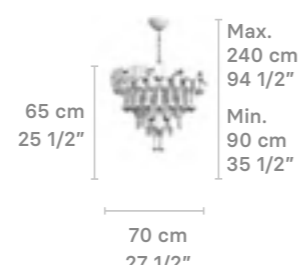

Chandelier 70 cm

Weight:
20 Kg / 44 lbs

IP20

- Lampholder: E14/E12/E17
- Max. Power: 10x9W LED (90W)
  CE/UK: 10xE14 max. 9W LED (90W)
  US: 10xE12 max. 9W LED (90W)
  JP: 10xE17 max. 9W LED (90W)
- Frequency: 50/60 Hz
- Output voltage:
  ~220/240 VAC (CE UK)
  100/125 VAC (US JP)
- Bulbs not included