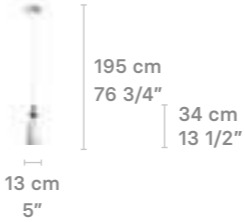

Béatrice - hanging lamp 1 light