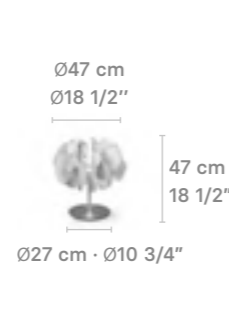

Nightbloom

Standard
170 cm
67"

Max.
210 cm
82 3/4"

Weight:
7.66 Kg / 16.88 lb

IP20 LED / CE UK US

- * Max. Power: 40W
- * LED Power: 34W
- * Dimmable LED (CE UK US)
- * Integrated LED
- * 2700K - 105 lm/W (3570 lm)
- * Dimmable driver included: 0-10V (CE UK US)
- * Driver included (JP)

Nightbloom hanging lamps canopy
Polished aluminium

FLOOR LAMPS

Nightbloom

Standard
170 cm
67"

Weight:
36.5 Kg / 80.47 lb

IP20 LED / CE UK US

- * Max. Power: 40W
- * LED Power: 34W
- * Dimmable LED
- * Integrated LED
- * 2700K - 105 lm/W (3570lm)
- * Dimmer included: Foot
- * Dimmable 10%-100%
- * Aluminum base Ø43cm · Ø17"

Nightbloom

Standard
170 cm
67"

Weight:
14 Kg / 31 lb

IP20 LED / CE UK US

- * Max. Power: 40W
- * LED Power: 34W
- * Dimmable LED
- * Integrated LED
- * 2700K - 105 lm/W (3570lm)
- * Dimmer included: Foot
- * Dimmable 10%-100%
- * Aluminum base Ø32cm · Ø12 1/2"

TABLE LAMPS

Nightbloom

Standard
170 cm
67"

Weight:
9.1 Kg / 20 lb

IP20 LED / CE UK US

- * Max. Power: 17W
- * LED Power: 17W
- * Dimmable LED
- * Integrated LED
- * 2700K - 105 lm/W (1785lm)
- * Dimmer included: Hand
- * Dimmable 10%-100%
- * Aluminum base Ø27cm · Ø10 3/4"