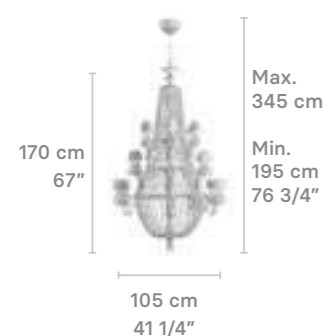

WINTER PALACE COLLECTION

WINTER PALACE / 241

CHANDELIERS

Chandelier 30 lights

Weight:
58 Kg / 127.89 lb

IP20

* Lampholder: E14/E12/G9
* Max. Power: 30x9W LED (270W)
CE/UK: 30xE14 max. 9W LED (270W)
US: 30xE12 max. 9W LED (270W)
JP: 30xG9 max. 9W LED (270W)
* Frequency: 50/60 Hz
* Output voltage:
~220/240 VAC (CE UK)
100/125 VAC (US JP)
Bulbs not included