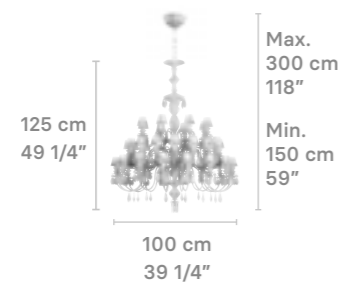

Chandelier 40 lights

Weight:
27.36 Kg / 60.33lb

IP20

- Lampholder: E14/E12/G9
- Max. Power: 40x9W LED (360W)
  CE/UK: 40xE14 max. 9W LED (360W)
  US: 40xE12 max. 9W LED (360W)
  JP: 40xG9 max. 9W LED (360W)
- Frequency: 50/60 Hz
- Output voltage:
  ~220/240 VAC (CE UK)
  100/125 VAC (US JP)
  Bulbs not included