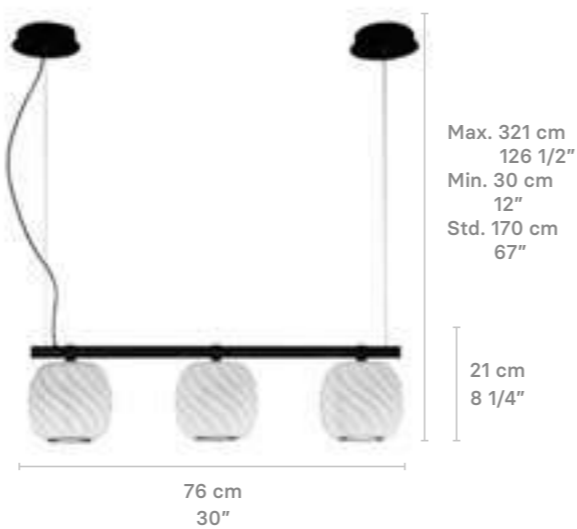

HANGING 3 LIGHTS

Weight:
5.8 Kg / 12.3 lb
IP20 LED / CE UK CCC NOM
* Lampholder: E14/E12/E17
* Max. Power: 3x9W LED (27W)
CE/UK: 3xE14 max. 9W LED (27W)
US: 3xE12 max. 9W LED (27W)
JP: 3xE17 max. 9W LED (27W)
* Frequency: 50/60 Hz
* Output voltage:
~220/240 VAC (CE UK)
100/125 VAC (US JP)
Bulbs not included