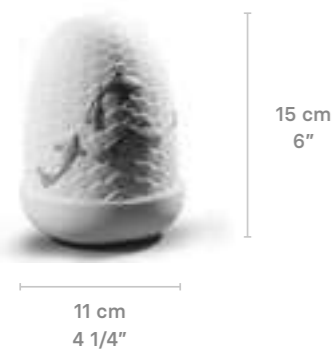

CORDLESS LAMPS

CHRISTMAS TREE

DOME / 269

Christmas Tree lamp
01024228

DOME COLLECTION

CORDLESS LAMPS

Dome

G
Weight:
0.45 Kg / 1 lb