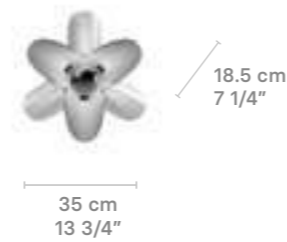

FLOOR LAMPS

HANGING LAMPS

WALL LIGHTS

Blossom Floor Lamp

Blossom Hanging Lamp

Blossom Wall Light