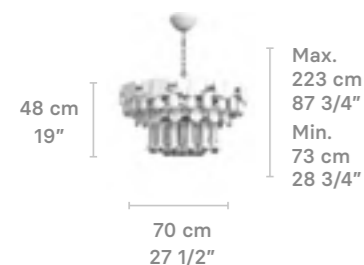

Chandelier 150 cm oval

Weight:
35 Kg / 78 lbs

IP20

- * Lampholder: E14/E12/E17
- * Max. Power: 15x9W LED (135W)
CE/UK: 15xE14 max. 9W LED (135W)
US: 15xE12 max. 9W LED (135W)
JP: 15xE17 max. 9W LED (135W)
- * Frequency: 50/60 Hz
- * Output voltage:
~220/240 VAC (CE UK)
100/125 VAC (US JP)
- Bulbs not included

Sunrise

CHANDELIERS

Chandelier 140 cm
01024179 CE/UK
01024180 US
01024181 JP

Chandelier 100 cm
01024170 CE/UK
01024171 US
01024172 JP

Chandelier 70 cm
01024173 CE/UK
01024174 US
01024175 JP

HANGING LAMP

Hanging lamp 70 cm