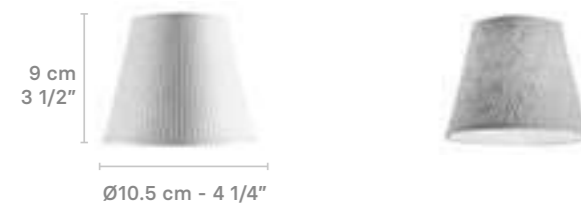

Laced

Standard for BdN Gold version

For E14/E16 lampholders (CE/UK/US/CCC electric version)

For G9 lampholders (JP electric version)