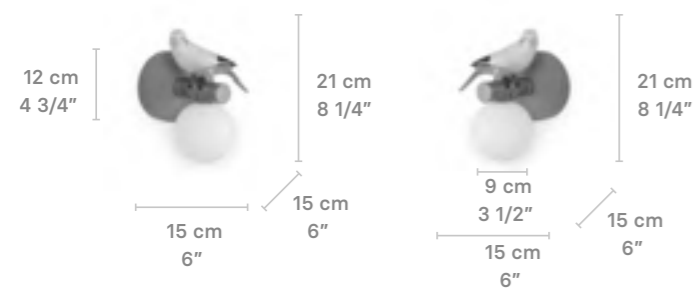

WALL LIGHTS

Parrot Wall Light