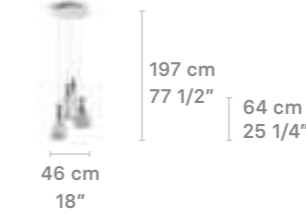

Hanging Lamp 4 lights
Walking on the beach

Weight:
7.4 Kg / 16.32 lb

IP20 / CE UK CCC NOM

* Lampholder: E27/E26
* Max. Power: 4x15W LED (60W)
CE/UK: 4xE27 max. 15W LED (60W)
CCC: 4xE27 max. 9W LED (36W)
US: 4xE26 max. 15W LED (60W)
* Frequency: 50/60 Hz
* Output voltage:
~220/240 VAC (CE UK CCC)
100/125 VAC (US)
Bulbs not included