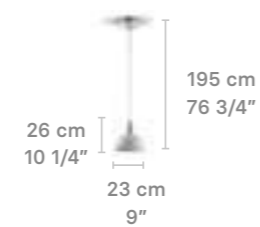

Hanging lamp 1 light

Weight:
1.95 Kg / 4.30 lb

IP20 / CE UK CCC NOM

* Lampholder: E27/E26
* Max. Power: 1x15W LED
CE/UK: 1xE27 max. 15W LED
CCC: 1xE27 max. 9W LED
US/JP: 1xE26 max. 15W LED
* Frequency: 50/60 Hz
* Output voltage:
~220/240 VAC (CE UK CCC)
100/125 VAC (US JP)
Bulb not included

Canopy: porcelain