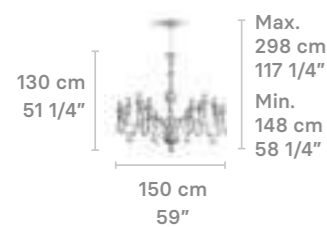

HANGING LAMP

Chandelier 16 lights (PL)

Weight:
19 Kg / 41.90 lb

IP20 / CE UK CCC NOM

* Lampholder: E14/E12
* Max. Power: 16x9W LED (144W)
CE/UK/CCC: 16xE14 max. 9W LED (144W)
US/JP: 16xE12 max. 9W LED (144W)
* Frequency: 50/60 Hz
* Output voltage:
~220/240 VAC (CE UK CCC)
100/125 VAC (US JP)
Bulbs not included