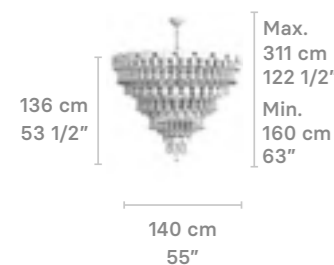

SEASONS COLLECTION

CHANDELIERS

Chandelier 140 cm

Weight:
75 Kg / 175 lbs

IP20

- Lampholder: E14/E12/E17
- Max. Power: 28x9W LED (252W)
  CE/UK: 28xE14 max. 9W LED (252W)
  US: 28xE12 max. 9W LED (252W)
  JP: 28xE17 max. 9W LED (252W)
- Frequency: 50/60 Hz
- Output voltage:
  ~220/240 VAC (CE UK)
  100/125 VAC (US JP)
- Bulbs not included