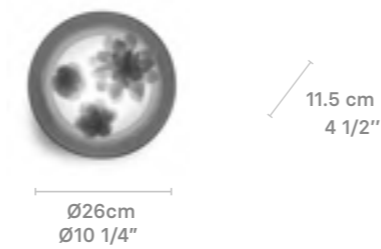

Bulbs not included

BOUQUET COLLECTION

/ 271

WALL LIGHTS

Bouquet Wall Light
01024103 CE/UK
01024104 US
01025105 JP

WALL LIGHTS

Bouquet Wall Light

Weight:
1 Kg / 2.2 lbs