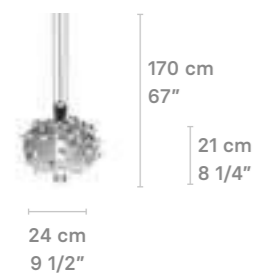

HANGING LAMPS

Freeze frame I-II

Weight:
1,7 Kg / 3.75 lb
IP20 LED / CE UK / UL NOM
* Lampholder: G9
* Max. Power: 1x9W LED
CE/UK/US/JP: 1 x G9 max.9W LED
* Frequency: 50/60 Hz
* Output voltage:
~220/240 VAC (CE UK)
220/240 VAC (US JP)
Bulb not included