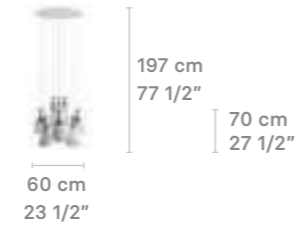

Chandelier 9 lights
Seaside dreams

Weight:
24 Kg / 53 lb

IP20 / CE UK CCC NOM

* Lampholder: E27/E26
* Max. Power: 9x15W LED (135W)
CE/UK: 9xE27 max. 15W LED (135W)
CCC: 9xE27 max. 9W LED (81W)
US: 9xE26 max. 15W LED (135W)
* Frequency: 50/60 Hz
* Output voltage:
~220/240 VAC (CE UK CCC)
100/125 VAC (US)
Bulbs not included