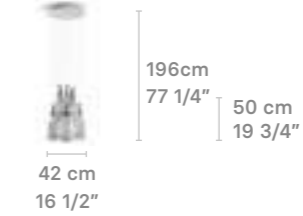

Canopy:
White lacquered (metal)

Hanging Lamp 4 lights
Walking on the beach

Weight:
7.4 Kg / 16.32 lb

IP20 / CE UK CCC NOM

* Lampholder: E27/E26
* Max. Power: 4x15W LED (60W)
CE/UK: 4xE27 max. 15W LED (60W)
CCC: 4xE27 max. 9W LED (36W)
US: 4xE26 max. 15W LED (60W)
* Frequency: 50/60 Hz
* Output voltage:
~220/240 VAC (CE UK CCC)
100/125 VAC (US)
Bulbs not included

Canopy:
White lacquered (metal)

Hanging Lamp 6 lights
Gathering in the law (BC)

Weight:
8.9 Kg / 19.62 lb

IP20 / CE UK CCC NOM

* Lampholder: E27/E26
* Max. Power: 6x15W LED (90W)
CE/UK: 6xE27 max. 15W LED (90W)
CCC: 6xE27 max. 9W LED (54W)
US: 6xE26 max. 15W LED (90W)
* Frequency: 50/60 Hz
* Output voltage:
~220/240 VAC (CE UK CCC)
100/125 VAC (US)
Bulbs not included