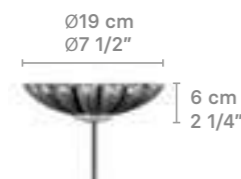

01024141 CE/UK
01024136 US
01024143 JP

- The lampshade of the floor, table and hanging Firefly lamps are made in fabric pleated.
- The base of the floor and table Firefly lamps are made in wood.
- The base of wall Firefly lamps are made in metal.
- The lampshade of wall Firefly lamp are made in porcelain.

FIREFLY hanging lamps canopy
Porcelain