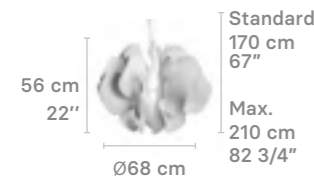

HANGING LAMPS

Nightbloom

Standard
170 cm
67"

Max.
210 cm
82 3/4"

Weight:
22 Kg / 48.53 lb

IP20 LED / CE UK US

- * Max. Power: 40W
- * LED Power: 34W
- * Dimmable LED (CE UK US)
- * Integrated LED
- * 2700K - 105 lm/W (3570 lm)
- * Dimmable driver included: 0-10V (CE UK US)

Nightbloom

Standard
170 cm
67"

Max.
210 cm
82 3/4"

Weight:
7.66 Kg / 16.88 lb

IP20 LED / CE UK US

- * Max. Power: 40W
- * LED Power: 34W
- * Dimmable LED (CE UK US)
- * Integrated LED
- * 2700K - 105 lm/W (3570 lm)
- * Dimmable driver included: 0-10V (CE UK US)
- * Driver included (JP)