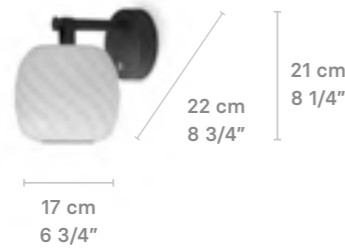

* Leather base:
Ø9x7cm · Ø3 1/2x2 3/4"

The Lladró logo button on the base is the dimmer switch to turn the light on and off and to adjust the light.

WALL LIGHTS

Weight:
2.5 Kg / 5.51 lb
IP20 LED / CE UK CCC NOM
* Lampholder: E14/E12/E17
* Max. Power: 1x9W LED
CE/UK/CCC: 1xE14 max. 9W LED
US: 1xE12 max. 9W LED
JP: 1xE17 max. 9W LED
* Frequency: 50/60 Hz
* Output voltage:
~220/240 VAC (CE UK CCC)
100/125 VAC (US JP)
Bulb not included
* Black metal base:
Ø12x2.5cm · Ø4 3/4x1"