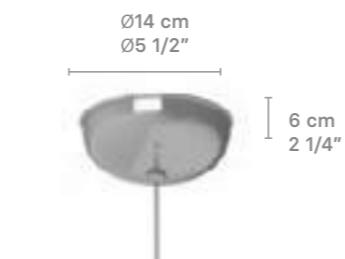

JAMZ hanging lamps canopy
Polished brass
Finishes: Gold Plate, Black nickel
and Copper Plate.