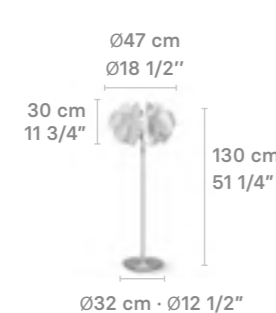

HANGING LAMPS

Nightbloom

Standard
170 cm
67"

Max.
210 cm
82 3/4"

Weight:
22 Kg / 48.53 lb

IP20 LED / CE UK US

- * Max. Power: 40W
- * LED Power: 34W
- * Dimmable LED (CE UK US)
- * Integrated LED
- * 2700K - 105 lm/W (3570 lm)
- * Dimmable driver included: 0-10V (CE UK US)

Nightbloom

Standard
170 cm
67"

Max.
210 cm
82 3/4"

Weight:
7.66 Kg / 16.88 lb

IP20 LED / CE UK US

- * Max. Power: 40W
- * LED Power: 34W
- * Dimmable LED (CE UK US)
- * Integrated LED
- * 2700K - 105 lm/W (3570 lm)
- * Dimmable driver included: 0-10V (CE UK US)
- * Driver included (JP)

Nightbloom hanging lamps canopy
Polished aluminium

FLOOR LAMPS

Nightbloom

Standard
170 cm
67"

Weight:
36.5 Kg / 80.47 lb

IP20 LED / CE UK US

- * Max. Power: 40W
- * LED Power: 34W
- * Dimmable LED
- * Integrated LED
- * 2700K - 105 lm/W (3570lm)
- * Dimmer included: Foot
- * Dimmable 10%-100%
- * Aluminum base Ø43cm · Ø17"

Nightbloom

Standard
170 cm
67"

Weight:
14 Kg / 31 lb

IP20 LED / CE UK US

- * Max. Power: 40W
- * LED Power: 34W
- * Dimmable LED
- * Integrated LED
- * 2700K - 105 lm/W (3570lm)
- * Dimmer included: Foot
- * Dimmable 10%-100%
- * Aluminum base Ø32cm · Ø12 1/2"