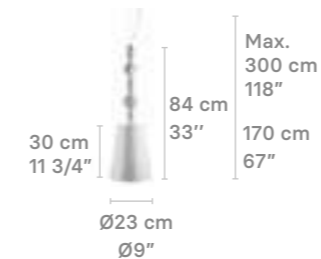

HANGING LAMPS

Weight:
1.75 Kg / 3.86 lb

IP20

- Lampholder: E27/E26
- Max. Power: 1x15W LED
  CE/UK: 1xE27 max. 15W LED
  CCC: 1xE27 max. 9W LED
  US/JP: 1xE26 max. 15W LED
- Frequency: 50/60 Hz
- Output voltage:
  ~220/240 VAC (CE UK CCC)
  100/125 VAC (US JP)
  Bulb not included