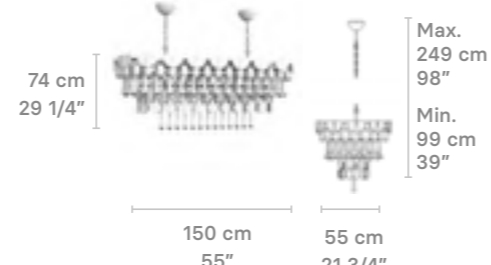

Chandelier 150 cm oval

Weight:
35 Kg / 78 lbs

IP20

- Lampholder: E14/E12/E17
- Max. Power: 15x9W LED (135W)
  CE/UK: 15xE14 max. 9W LED (135W)
  US: 15xE12 max. 9W LED (135W)
  JP: 15xE17 max. 9W LED (135W)
- Frequency: 50/60 Hz
- Output voltage:
  ~220/240 VAC (CE UK)
  100/125 VAC (US JP)
- Bulbs not included