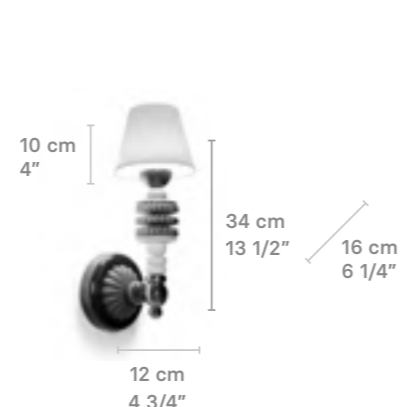

WALL LIGHT

Weight:
1 Kg / 2.2 lb

IP20

- * Lampholder: E14/E12/E17
- * Max. Power: 1x9W LED
CE/UK: 1xE14 max. 9W LED
US: 1xE12 max. 9W LED
JP: 1xE17 max. 9W LED
- * Frequency: 50/60 Hz
- * Output voltage:
~220/240 VAC (CE UK)
100/125 VAC (US JP)
- ① Bulb dimension:
max. Ø45x80 mm · Ø1 3/4"x 3 1/4"
Bulb not included
Black metal base:
Ø12 x 3cm - 4 3/4 x 1 1/4"