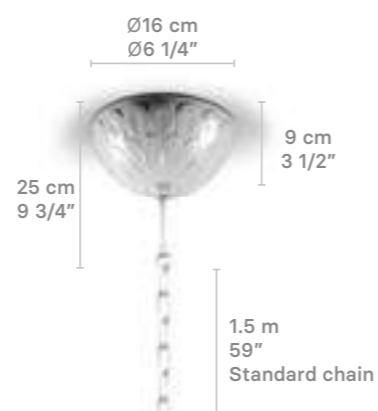

Weight:
5.8 Kg / 12.8 lbs

IP20

- Lampholder: E14/E12/E17
- Max. Power: 2x9W LED (18W)
  CE/UK: 2xE14 max. 9W LED (18W)
  US: 2xE12 max. 9W LED (18W)
  JP: 2xE17 max. 9W LED (18W)
- Frequency: 50/60 Hz
- Output voltage:
  ~220/240 VAC (CE UK)
  100/125 VAC (US JP)
- Bulbs not included

Canopy: porcelain