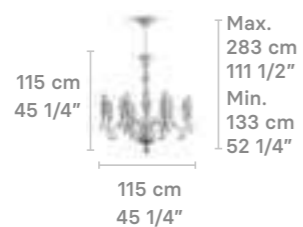

Chandelier 16 lights (PM)

Weight:
16 Kg / 35.28 lb

IP20 / CE UK CCC NOM

* Lampholder: E14/E12
* Max. Power: 16x9W LED (144W)
CE/UK/CCC: 16xE14 max. 9W LED (144W)
US/JP: 16xE12 max. 9W LED (144W)
* Frequency: 50/60 Hz
* Output voltage:
~220/240 VAC (CE UK CCC)
100/125 VAC (US JP)
Bulbs not included