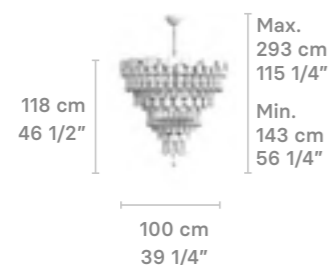

Chandelier 100 cm

Weight:
45 Kg / 100 lbs

IP20

- Lampholder: E14/E12/E17
- Max. Power: 16x9W LED (144W)
  CE/UK: 16xE14 max. 9W LED (144W)
  US: 16xE12 max. 9W LED (144W)
  JP: 16xE17 max. 9W LED (144W)
- Frequency: 50/60 Hz
- Output voltage:
  ~220/240 VAC (CE UK)
  100/125 VAC (US JP)
- Bulbs not included