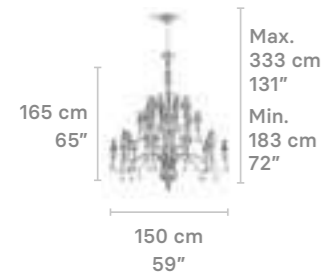

Also available in: WHITE, GOLD AND MULTICOLOR.

IVY & SEED COLLECTION

CHANDELIERS

Chandelier 32 lights (L)

Weight:
36.7 Kg / 77.18 lb

IP20 / CE UK CCC NOM

* Lampholder: E14/E12
* Max. Power: 32x9W LED (288W)
CE/UK: 32xE14 max. 9W LED (288W)
US/JP: 32xE12 max. 9W LED (288W)
* Frequency: 50/60 Hz
* Output voltage:
~220/240 VAC (CE UK)
100/125 VAC (US JP)
Bulbs not included