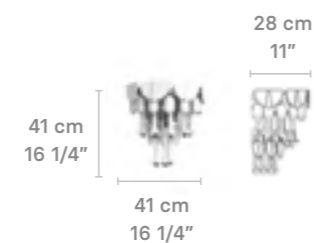

SEASONS COLLECTION

CHANDELIERS

Weight:
75 Kg / 175 lbs

IP20

- Lampholder: E14/E12/E17
- Max. Power: 28x9W LED (252W)
  CE/UK: 28xE14 max. 9W LED (252W)
  US: 28xE12 max. 9W LED (252W)
  JP: 28xE17 max. 9W LED (252W)
- Frequency: 50/60 Hz
- Output voltage:
  ~220/240 VAC (CE UK)
  100/125 VAC (US JP)
- Bulbs not included

Weight:
45 Kg / 100 lbs

IP20

- Lampholder: E14/E12/E17
- Max. Power: 16x9W LED (144W)
  CE/UK: 16xE14 max. 9W LED (144W)
  US: 16xE12 max. 9W LED (144W)
  JP: 16xE17 max. 9W LED (144W)
- Frequency: 50/60 Hz
- Output voltage:
  ~220/240 VAC (CE UK)
  100/125 VAC (US JP)
- Bulbs not included

Weight:
20 Kg / 44 lbs

IP20

- Lampholder: E14/E12/E17
- Max. Power: 10x9W LED (90W)
  CE/UK: 10xE14 max. 9W LED (90W)
  US: 10xE12 max. 9W LED (90W)
  JP: 10xE17 max. 9W LED (90W)
- Frequency: 50/60 Hz
- Output voltage:
  ~220/240 VAC (CE UK)
  100/125 VAC (US JP)
- Bulbs not included

Weight:
35 Kg / 78 lbs

IP20

- Lampholder: E14/E12/E17
- Max. Power: 15x9W LED (135W)
  CE/UK: 15xE14 max. 9W LED (135W)
  US: 15xE12 max. 9W LED (135W)
  JP: 15xE17 max. 9W LED (135W)
- Frequency: 50/60 Hz
- Output voltage:
  ~220/240 VAC (CE UK)
  100/125 VAC (US JP)
- Bulbs not included

Sunrise

CHANDELIERS

Chandelier 70 cm
01024173 CE/UK
01024174 US
01024175 JP

HANGING LAMP

Weight:
18 Kg / 40 lbs

IP20

- Lampholder: E14/E12/E17
- Max. Power: 9x9W LED (81W)
  CE/UK: 9xE14 max. 9W LED (81W)
  US: 9xE12 max. 9W LED (81W)
  JP: 9xE17 max. 9W LED (81W)
- Frequency: 50/60 Hz
- Output voltage:
  ~220/240 VAC (CE UK)
  100/125 VAC (US JP)
- Bulbs not included

WALL LIGHT

Weight:
5.8 Kg / 12.8 lbs

IP20

- Lampholder: E14/E12/E17
- Max. Power: 2x9W LED (18W)
  CE/UK: 2xE14 max. 9W LED (18W)
  US: 2xE12 max. 9W LED (18W)
  JP: 2xE17 max. 9W LED (18W)
- Frequency: 50/60 Hz
- Output voltage:
  ~220/240 VAC (CE UK)
  100/125 VAC (US JP)
- Bulbs not included

Canopy: porcelain

HANGING LAMPS

WALL LIGHTS