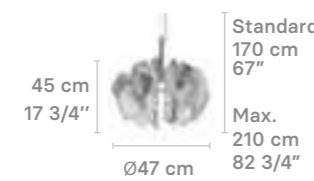

HANGING LAMPS

Nightbloom

Standard
170 cm
67"

Max.
210 cm
82 3/4"

Weight:
22 Kg / 48.53 lb

IP20 LED / CE UK US

- * Max. Power: 40W
- * LED Power: 34W
- * Dimmable LED (CE UK US)
- * Integrated LED
- * 2700K - 105 lm/W (3570 lm)
- * Dimmable driver included: 0-10V (CE UK US)

Nightbloom

Standard
170 cm
67"

Max.
210 cm
82 3/4"

Weight:
7.66 Kg / 16.88 lb

IP20 LED / CE UK US

- * Max. Power: 40W
- * LED Power: 34W
- * Dimmable LED (CE UK US)
- * Integrated LED
- * 2700K - 105 lm/W (3570 lm)
- * Dimmable driver included: 0-10V (CE UK US)
- * Driver included (JP)

Nightbloom hanging lamps canopy
Polished aluminium

FLOOR LAMPS

Nightbloom

Standard
170 cm
67"

Weight:
36.5 Kg / 80.47 lb

IP20 LED / CE UK US

- * Max. Power: 40W
- * LED Power: 34W
- * Dimmable LED
- * Integrated LED
- * 2700K - 105 lm/W (3570lm)
- * Dimmer included: Foot
- * Dimmable 10%-100%
- * Aluminum base Ø43cm · Ø17"