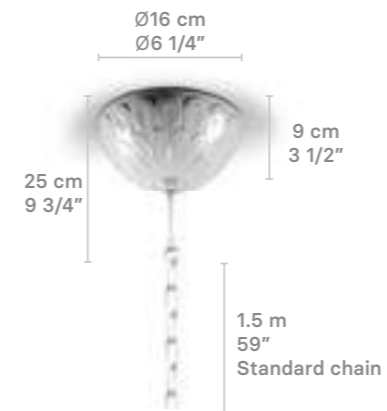

Canopy: porcelain

Three different shades to choose.
The lampshades of Ivy & Seed Collection are made in porcelain.

Pleated

Spheres

Vegetal

Standard for Ivy & Seed Collection

13.5 cm
6 1/2"

Ø10 cm
Ø4"