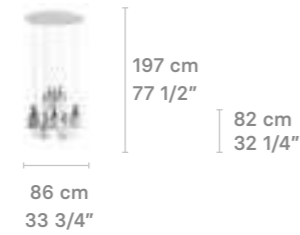

Chandelier 18 lights
Dancing on the sand

Weight:
43 Kg / 95 lb

IP20 / CE UK CCC NOM

* Lampholder: E27/E26
* Max. Power: 18x15W LED (270W)
CE/UK: 18xE27 max. 15W LED (270W)
CCC: 18xE27 max. 9W LED (162W)
US: 18xE26 max. 15W LED (270W)
* Frequency: 50/60 Hz
* Output voltage:
~220/240 VAC (CE UK CCC)
100/125 VAC (US)
Bulbs not included