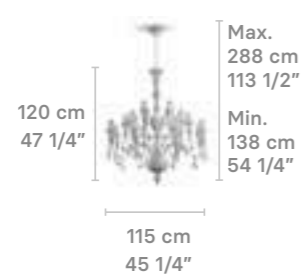

Chandelier 20 lights (M)

Weight:
21.5 Kg / 47.41 lb

IP20 / CE UK CCC NOM

* Lampholder: E14/E12
* Max. Power: 20x9W LED (180W)
CE/UK/CCC: 20xE14 max. 9W LED (180W)
US/JP: 20xE12 max. 9W LED (180W)
* Frequency: 50/60 Hz
* Output voltage:
~220/240 VAC (CE UK CCC)
100/125 VAC (US JP)
Bulbs not included