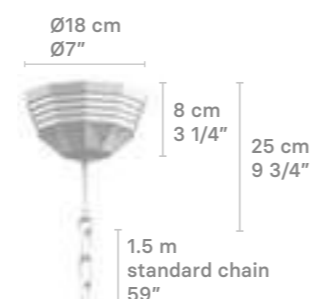

Winter Palace chandelier canopy.
Porcelain.
A chain and a canopy are included
for all our chandeliers.

01023469

Also available in: WHITE, GOLD AND MULTICOLOR.