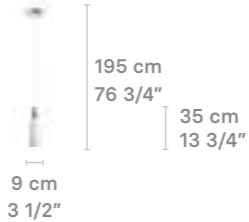

Célia - hanging lamp 1 light

Weight:
1.5 Kg / 3.31 lb

IP20 / CE UK CCC NOM

* Lampholder: E27/E26
* Max. Power: 1x15W LED
CE/UK: 1xE27 max. 15W LED
CCC: 1xE27 max. 9W LED
US/JP: 1xE26 max. 15W LED
* Frequency: 50/60 Hz
* Output voltage:
~220/240 VAC (CE UK CCC)
100/125 VAC (US JP)
Bulb not included