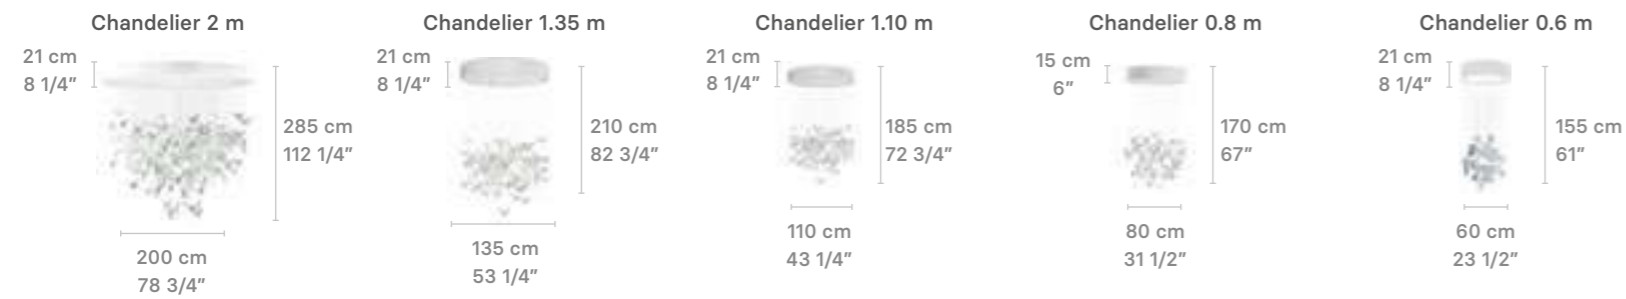

Wall light 40cm
01024224 CE/UK
01024225 US
01024226 JP

RE-CYCLOS COLLECTION

by Bodo Sperlein

Three different compositions to choose.

CHANDELIERS

Weight:
133 Kg / 293.27 lb
IP20 LED / CE UK / UL NOM
300 porcelain pieces +
8 replacements.
* Max. Power: 97W
* LED Power 70W
* 1 Projector + Optical fiber
4000k - 1400 lm (aprox)